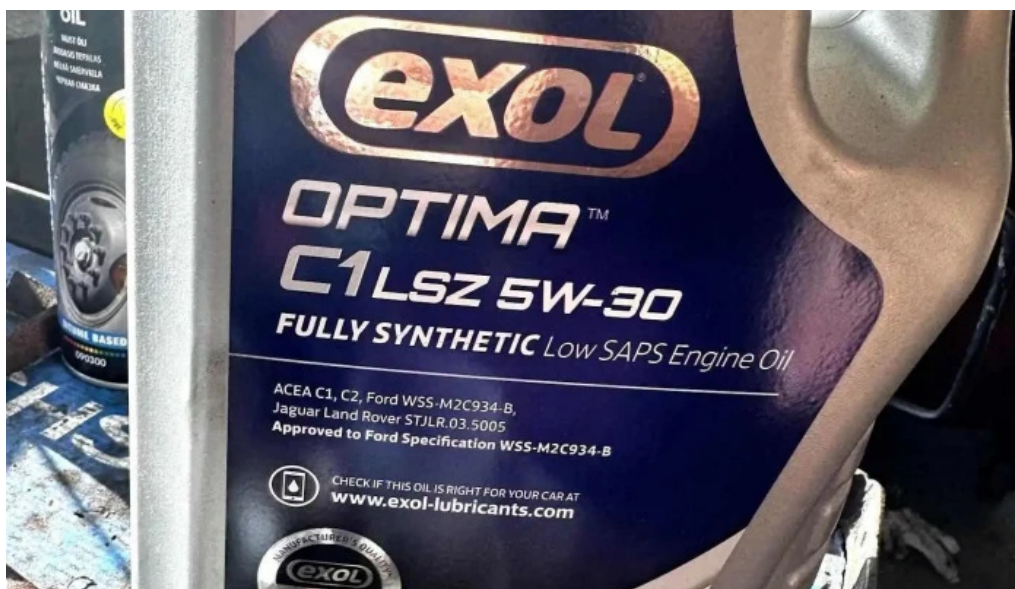

08-12 13-18

Sv?tdiena

08-12 13-18

T?mek?a vietne ir SIA Sars Auto

If you require to alter any data that you believe is incorrect regarding this portal, please send a message so that we will correct it quickly. Thank you in advance thanks.

Att?li

Sia sars auto visi